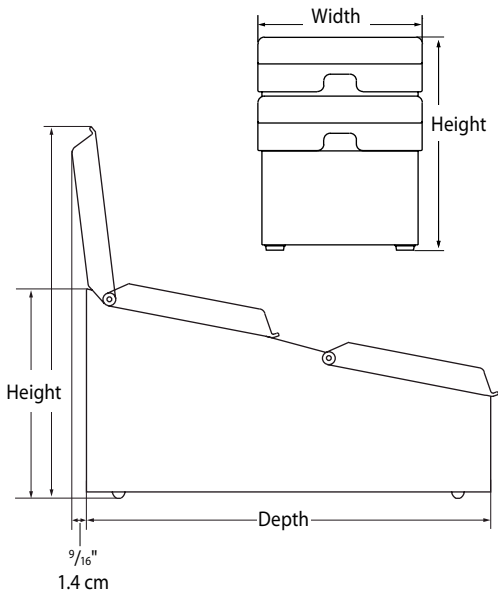

## ACCESSORY ITEMS

- 1/9-Size Jar 3 1/2" (8.9 cm), Black Plastic (28 oz/ .8 L) 87202
- 1/9-Size Jar 6" (15.2 cm), Black Plastic (48 oz/ 1.4 L) 87203  
SR-2S 1/9 can be filled with 1 larger jar, in the back station
- Hinged Lid for 1/9-Size Jars, Clear Plastic 87253
- 2PRS Pan, 4" (10 cm), Black Plastic 85151 (28 oz/ .8 L)
- Snap-On Storage Lid for 2PRS Pan, Clear Plastic 85161
- Spoon, 4" (10.2 cm) Handle, Clear Plastic 85156

# TOPPING STATIONS FRONT-TO-BACK TIERED RAILS

Models SR-2S 1/9 & 2PRS

SR-2S 1/9 85541

2PRS 85150

MODELS	SR-2S 1/9 85541	2PRS 85150
Capacity	1/9 jar, 3 1/2" (8.9 cm) deep; 28 fl oz (.8 L) when in base	2PRS Pan, 4" deep holds 28 fl oz (.8 L) when in base
Height	8 9/16" 21.8 cm	8 5/16" 21.1 cm
Width	5 5/16" 13.5 cm	6 5/16" 16 cm
Depth	15 3/4" 40 cm	15 13/16" 29.8 cm
Lid Open	10 13/16" 27.5 cm	14 1/2" 36.8 cm
Weight	5 lb 2.3 kg	6 lb 2.7 kg