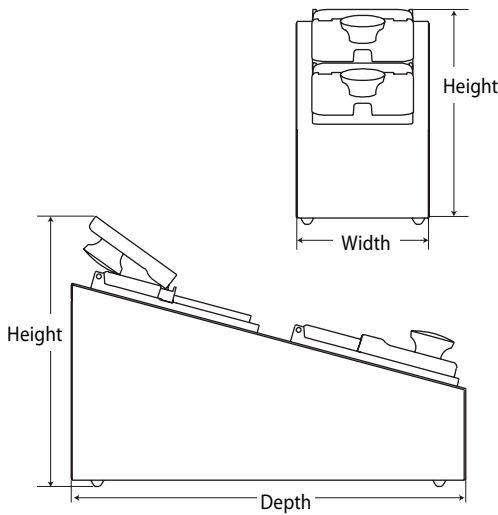

TOPPING STATIONS FRONT-TO-BACK TIERED RAILS

Models SR-2S 1/9 & 2PRS

SR-2S 1/9 85541