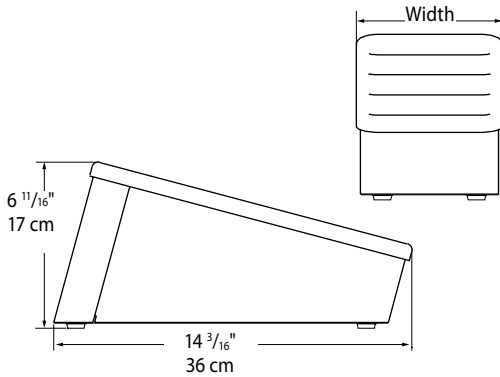

## BID DESCRIPTION

Designed with Euro styling, Server countertop organizers have rounded corners and are constructed with brushed finish (#4) stainless steel and black ABS plastic.

Countertop organizers CO-4 and CO-7 have a slanted design for easier viewing and access to product in the back. Each open style unit is divided with bins approximately 3" (7.6 cm) deep. CO-4 has (4) rectangular bins of equal size. CO-7 has (5) rectangular bins of equal size and (2) vertical bins large enough to store straws up to 8" (20.3 cm) long.

## COUNTERTOP ORGANIZERS

MODEL	CO-4 85120	CO-7 85130	PPO-3 85090	PPO-5 85140
Height	6 11/16" 17 cm	6 11/16" 17 cm	9 3/8" 23.8 cm	9 3/8" 23.8 cm
Width	5 3/4" 14.6 cm	10 7/8" 27.6 cm	12 5/16" 31.3 cm	20 5/16" 51.6 cm
Depth	14 3/16" 36 cm	14 3/16" 36 cm	8 5/16" 21.1 cm	8 5/16" 21.1 cm
Weight	5 lb 2.3 kg	7 lb 3.2 kg	7 lb 3.2 kg	12 lb 5.4 kg