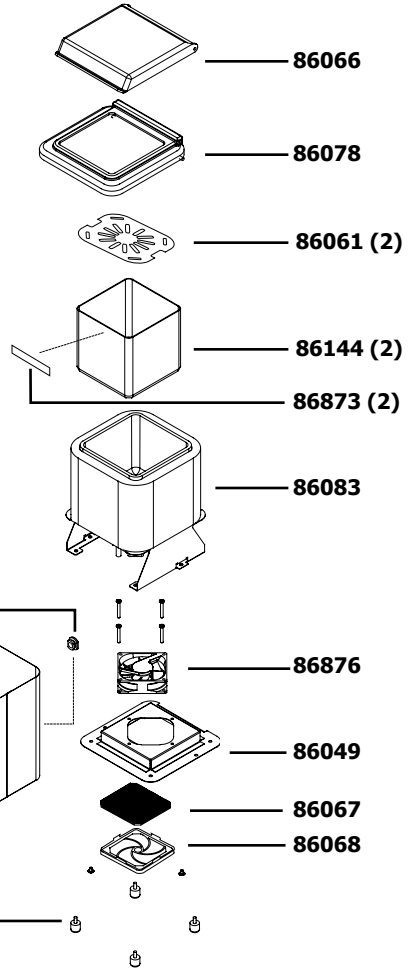

### CONDIMENT CHILLER 86065

Part #	Description
81058	RUBBER FEET (4)
86032	LIGHTED ROCKER SWITCH
86038	CONNECTOR, POWER INLET
86049	BOTTOM ASSEMBLY
86061	FALSE BOTTOM (2)
86066	SELF-CLOSING LID
86067	REPLACEMENT FILTER PACK (5)
86068	FILTER GUARD
86073	HOUSING ASSEMBLY
86078	TOP
86083	BASIN MODULE ASSEMBLY
86144	VESSEL REPLACEMENT KIT (INCLUDES THERM STRIP)
86873	STRIP THERMOMETER (2)
86876	FAN
86879	POWER SUPPLY (NOT SHOWN)